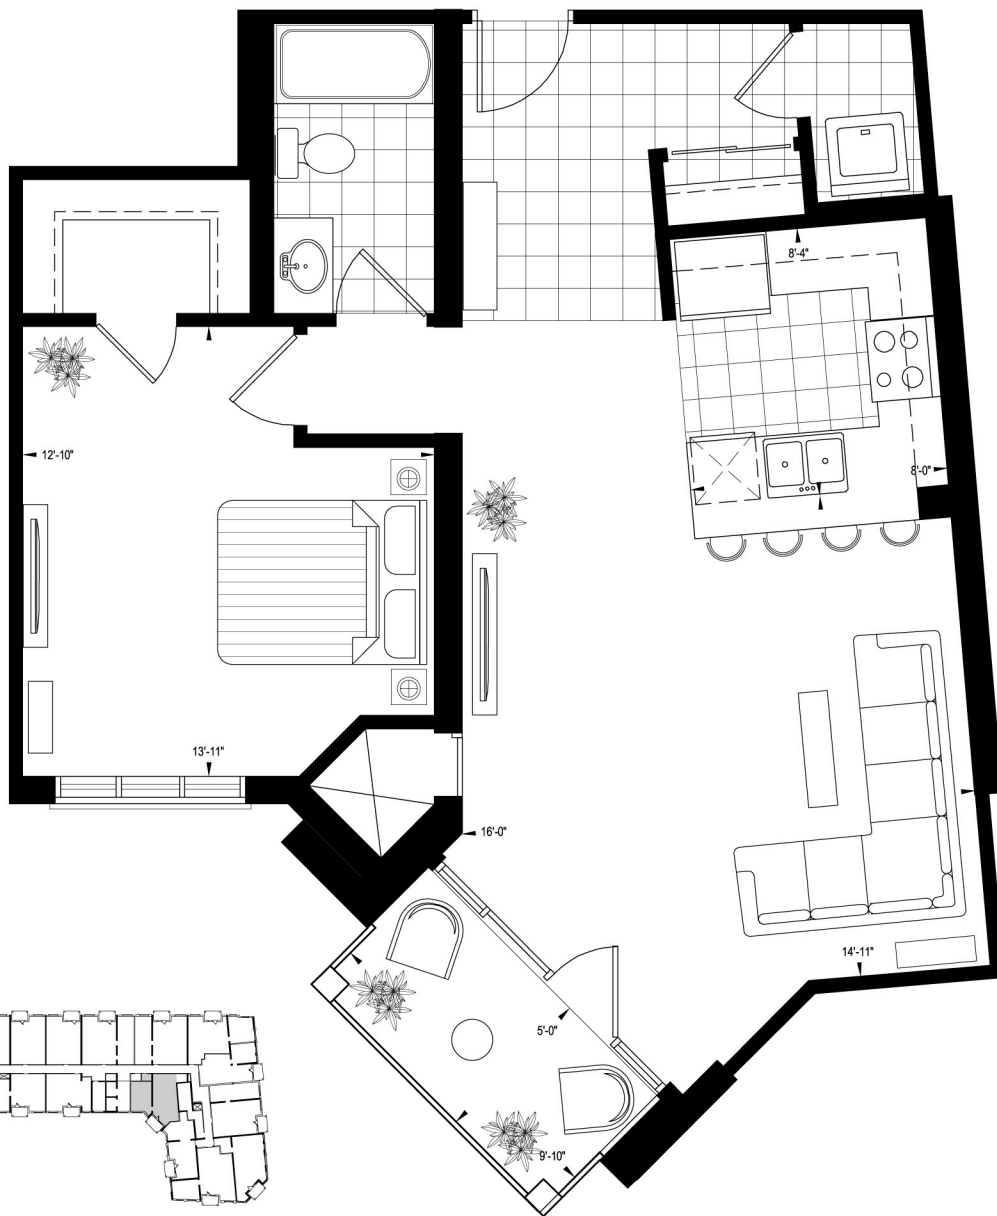

THE CENTRAL PARK

UNIT 21

813 sq ft plus 52 sq ft of balcony